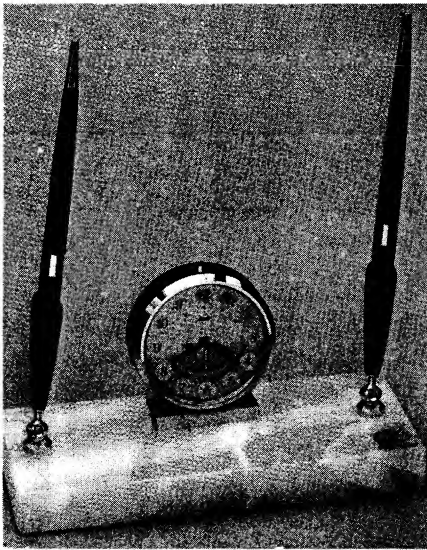

104RK TWO PEN BASE OVAL SWIVEL ALARM CLOCK

714RC TWO PEN BASE ROLL CALENDAR LARGE GROOVE

510CK TWO PEN BASE ALARM CLOCK AUTOMATIC CALENDAR

37BK TWO PEN BASE ALARM CLOCK

37CT PEN BASE AUTOMATIC TILT CALENDAR